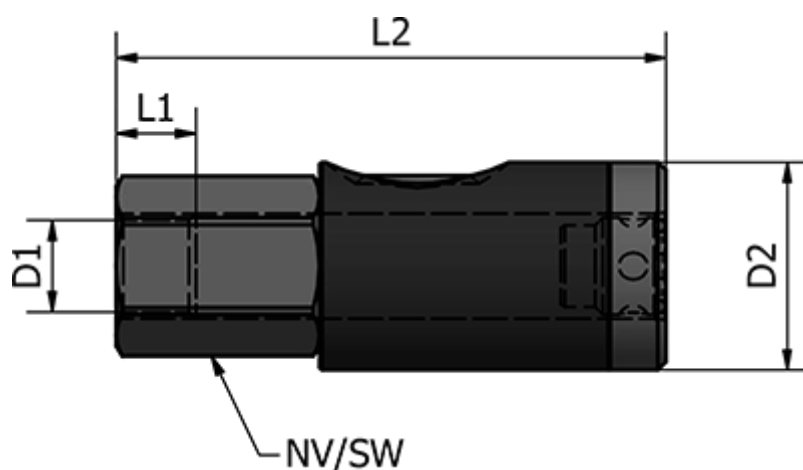

Data Sheet

Article number: 58624423D

Description: Safety coupling w. female G1/2
NW 7.2, w. pushbutton

Measures

D1	= G 1/2
D2 (mm)	= 26
L1 (mm)	= 11
L2 (mm)	= 77.5
SW (mm)	= 24
Weight (g)	= 150